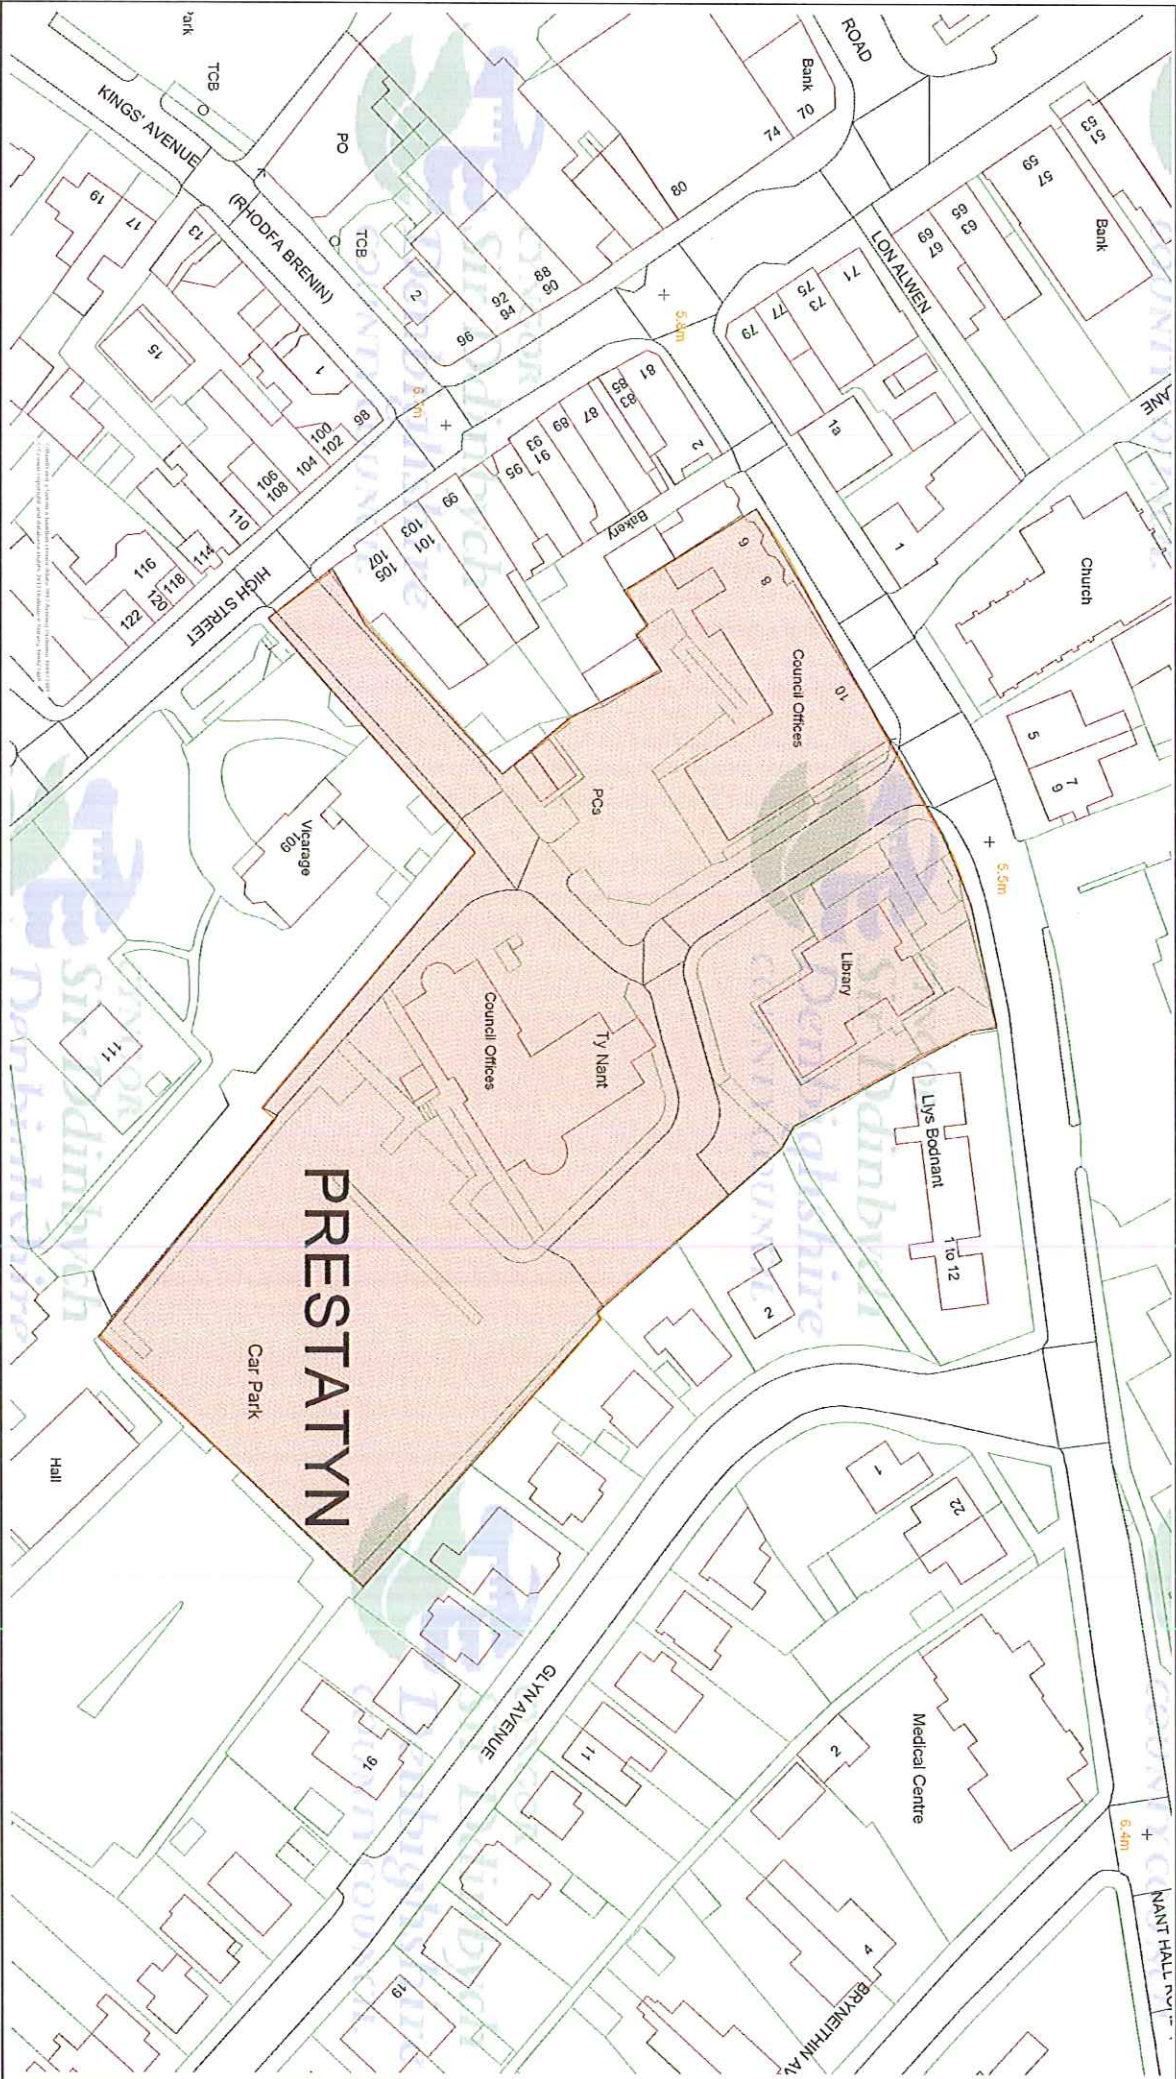

Date 22/5/2013
Scale 1:750
Centre = 306690 E 382885 N